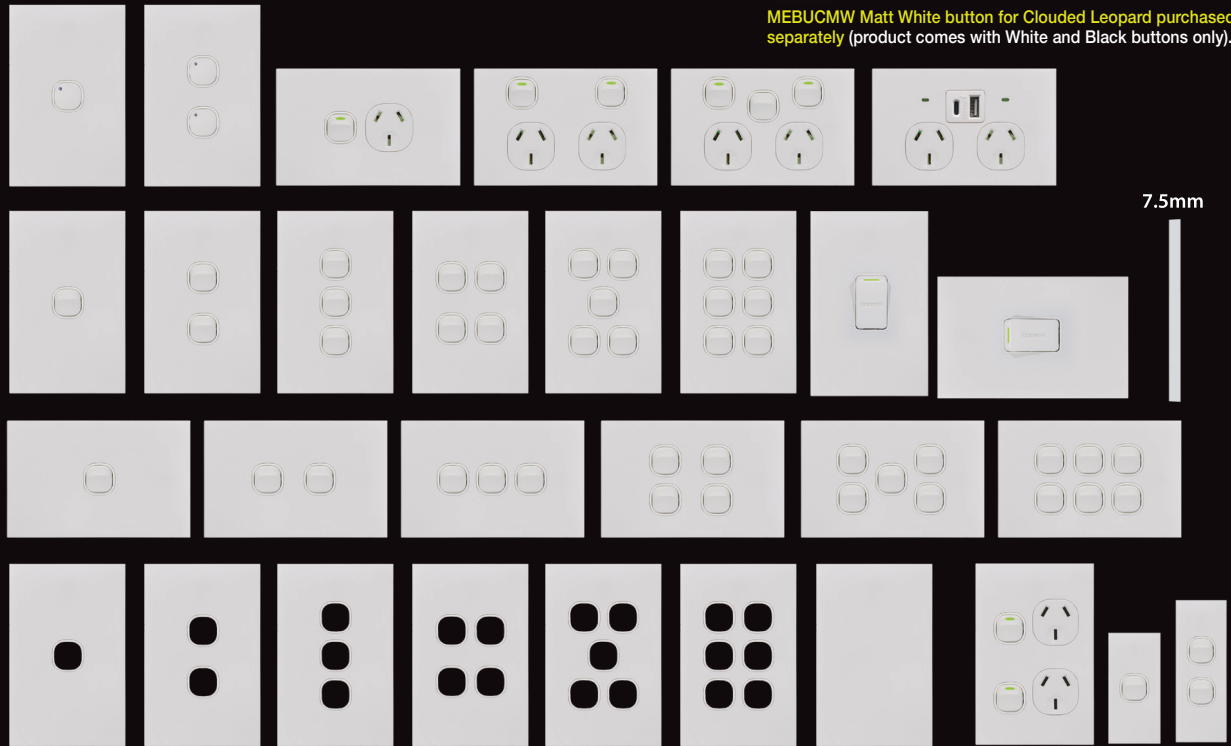

CLOUDED LEOPARD

Data Spec Sheets

See Trade Prices

Web link to full range

MATT WHITE

Suitable Dimmers
See Dimpala for all Dimmers, Page 120-121

Suitable Electronic Push Button Mechs

MEBUCMW Matt White button for Clouded Leopard purchased separately (product comes with White and Black buttons only).