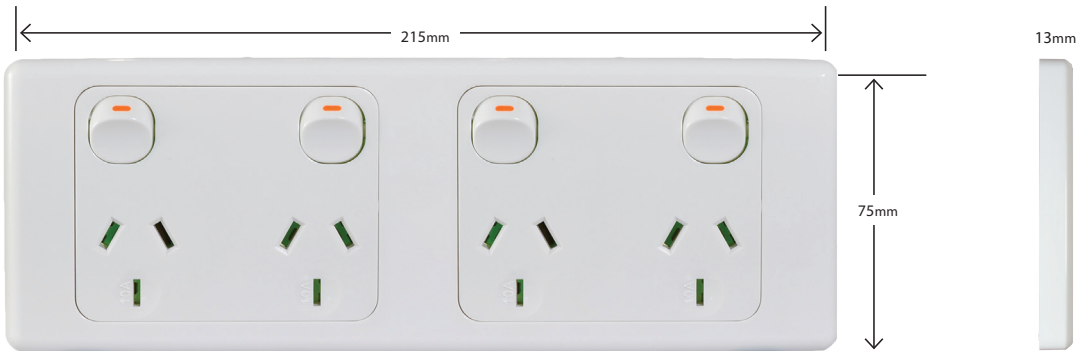

# Cougar 4 Gang Power Points

The Cougar - Trader's range of familiar power points & switches, now including 4 gang power points with custom mounting bracket for your next install.

Standard range is White.

## 4 Gang Fixed Power Point

Trader's Cougar 4 Gang Fixed Power Point is another range of power point and switches ready for use by Australian Electrical Contractors.

We believe our 4 Gang range serves the consumer expectations of Australians that are building or renovating, and useful for many other commercial installs. So many jobs need that extra fixed gang power point in Kitchens, Bedrooms, Offices, Entertainment Areas and Workshops.

**Kitchen** – Oven, Toaster, Kettle, Thermomix, Phone Charger.

**Bedroom** – Clock Radio, Phone Charger, Electric Blanket, Two Lamps.

**Living Room** – Television, DVD Player, MP3 Player, PlayStation, Sound Bar.

**Office** – Computer, Printer, Fax Machine, Phone Charger, Lamp.

**Workshop** – Power Drill, Computer, Phone Charger, Bar Fridge, Stereo.

- 183mm mounting centres
- Supplied 2 gang wall bracket
- Pre-wired for easy installation to suit 1 power circuit
- 13mm thick
- Single Pole switched
- 10A 250V
- Covers, plates and dollies are made from UV stabilised polycarbonate to avoid discolouring to yellow.
- Approved to AS/NZS3112.
- Uses brass tunnel terminals that have the screws backed out for easier installation of cabling. Power Point terminals have 5.8mm bore to suit 4 x 2.5mm<sup>2</sup> cable.
- Suits plasterboard installations only.
- Standard colour is White. Also available in Black- please check availability