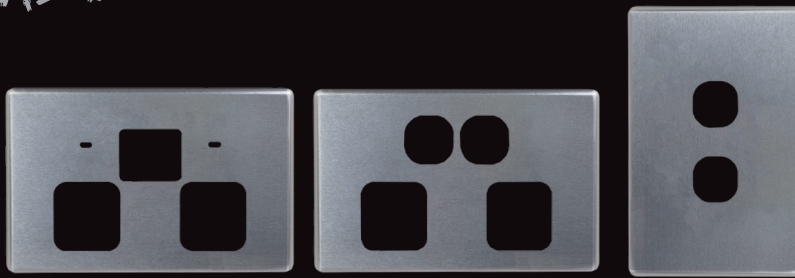

See **GROSS REFERENCES** to equivalent and similar products at back of book - Page 196

FLAT CAT

BRUSHED ALUMINIUM COVERS

Data Spec Sheets

See Trade Prices

Web link to full range

			Qty Per Box	Trade Ex GST
FLPP1GCBA	Power Point Switched 1 Gang Cover Brushed Aluminium	[†] Hager WBSCP1-AL	10	\$11.37
FLPP2GCBA	Power Point Switched 2 Gang Cover Brushed Aluminium	[†] Hager WBSCP2-AL	10	\$13.01
FLPPSW2GCBA	Power Point Switched 2 Gang With Removable Extra Switch Cover Brushed Aluminium	[†] Hager WBSCP2X-AL	10	\$15.19
FLPP2USBAUCBA	Power Point, Fully Integrated Dual USB Charger (Type A & C) Auto Switched, 10A 250V~ Cover Brushed Aluminium	N/A	10	\$15.19
FLSWPV1GCBA	Switch Plate Vertical 1 Gang Cover Brushed Aluminium	[†] Hager WBSCV1-AL	10	\$12.21
FLSWPV2GCBA	Switch Plate Vertical 2 Gang Cover Brushed Aluminium	[†] Hager WBSCV2-AL	10	\$15.71
FLSWPV3GCBA	Switch Plate Vertical 3 Gang Cover Brushed Aluminium	[†] Hager WBSCV3-AL	10	\$20.20
FLSWPV4GCBA	Switch Plate Vertical 4 Gang Cover Brushed Aluminium	[†] Hager WBSCV4-AL	10	\$24.74
FLSWPV5GCBA	Switch Plate Vertical 5 Gang Cover Brushed Aluminium	[†] Hager WBSCV5-AL	10	\$27.59
FLSWPV6GCBA	Switch Plate Vertical 6 Gang Cover Brushed Aluminium	[†] Hager WBSCV6-AL	10	\$27.59