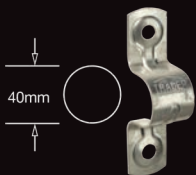

HYFS40

Full Saddle 40mm with 5.5mm Diameter Fastener Hole

HY Hyena FS Full Saddle 40 40mm

40mm	Full	Metal	25 Per Box	12 boxes x 25 items 300 Per Carton

*Clipsal 175GM

Per Item	
TRADE.....	$2.45
Ex GST