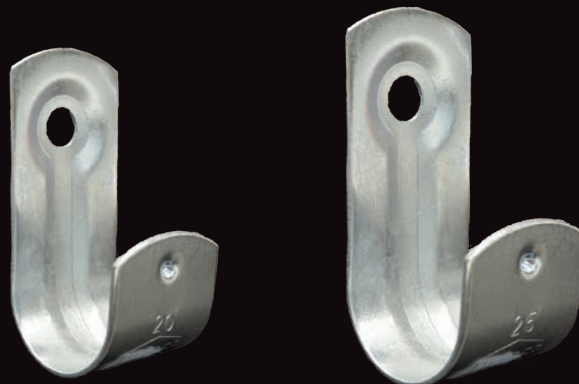

Data Spec
Sheets

See Trade
Prices

Web link to
full range

HYFS20

Full Saddle 20mm with 5.5mm Diameter Fastener Hole

HY Hyena FS Full Saddle 20 20mm

20mm	Full	Metal	100 Per Box	12 boxes x 100 items 1200 Per Carton

*Clipsal 172GM

Per Item	
TRADE.....	$0.66
Ex GST	

HYFS25

Full Saddle 25mm with 5.5mm Diameter Fastener Hole

HY Hyena FS Full Saddle 25 25mm

25mm	Full	Metal	50 Per Box	12 boxes x 50 items 600 Per Carton

*Clipsal 173GM

Per Item	
TRADE.....	$1.25
Ex GST	

HYFS32

Full Saddle 32mm with 5.5mm Diameter Fastener Hole

HY Hyena FS Full Saddle 32 32mm

32mm	Full	Metal	35 Per Box	12 boxes x 35 items 420 Per Carton

*Clipsal 174GM

Per Item	
TRADE.....	$2.02
Ex GST	

HYFS40

Full Saddle 40mm with 5.5mm Diameter Fastener Hole

HY Hyena FS Full Saddle 40 40mm

40mm	Full	Metal	25 Per Box	12 boxes x 25 items 300 Per Carton

*Clipsal 175GM

Per Item	
TRADE.....	$2.45
Ex GST	

HYFS50

Full Saddle 50mm with 5.5mm Diameter Fastener Hole

HY Hyena FS Full Saddle 50 50mm

50mm	Full	Metal	15 Per Box	12 boxes x 15 items 180 Per Carton

*Clipsal 176GM

Per Item	
TRADE.....	$3.52
Ex GST	

HYHS20H

HYHS25H

SAVE TIME WITH READY MADE HOOK SADDLES!