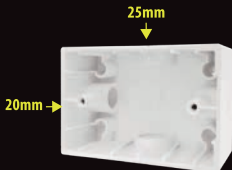

Surface Mounting Box Enclosure with 20mm and 25mm End Entries Deep

HYSMB2025D

HY Hyena MB Mounting Box 2025 20mm and 25mm End Entries D Deep

1 Gang	Plastic	Vertical/ Horizontal	25	20 boxes x 25 items
			Per Box	Per Carton
				500

*Clipsal 154

Per Item	
TRADE.....	$26.94
Ex GST