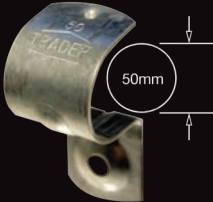

HYHS50

Half Saddle 50mm with 6.5mm Diameter Fastener Hole

HY Hyena HS Half Saddle 50 50mm

50mm	Half	Metal	15 Per Box	12 boxes X 15 items 180 Per Carton

*Clipsal 180/50

Per Item
TRADE..... $2.85
Ex GST