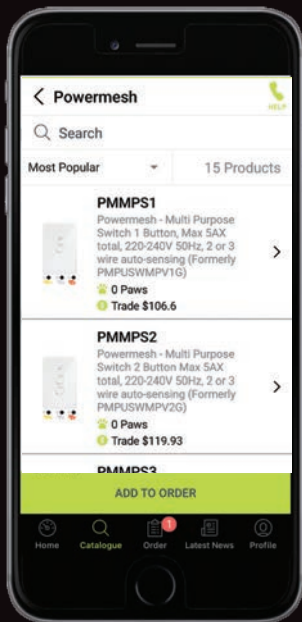

HYICU

HY Hyena | Insulated | C Connector | U Universal

Insulated	Universal	Screw	100 Per Jar	10 jars x 100 items 1000 Per Carton

*Clipsal 563B/100

Per Jar
TRADE..... $140.82
Ex GST

Insulated Connector Single Screw Universal 40A

Electrical Wholesalers to Buy in Jar of 100

HYICDS

HY Hyena | Insulated | C Connector | DS Double Screw

Insulated	Double	Screw	50 Per Jar	20 boxes x 50 items 1000 Per Carton

*Clipsal 563/2

Per Jar
TRADE..... $134.56
Ex GST

Insulated Connector Double Screw

Electrical Wholesalers to Buy in Jar of 50

HYICDSHD16

HY Hyena | Insulated | C Connector | DS Double Screw | HD Heavy Duty | 16 16mm

Insulated	Double	Screw	10 Per Box	40 boxes x 10 items 400 Per Carton

*Clipsal 563K16

Per Item
TRADE..... $4.75
Ex GST

Insulated Connectors Double Screw 2 X 16mm Squared Large Terminals Heavy Duty

HYICDSHD35

HY Hyena | Insulated | C Connector | DS Double Screw | HD Heavy Duty | 35 35mm

Insulated	Double	Screw	5 Per Box	40 boxes x 5 items 200 Per Carton

*Clipsal 563K35

Per Item
TRADE..... $12.07
Ex GST

Insulated Connectors Double Screw 2 x 35mm Squared Large Terminals Heavy Duty

View Products
WITH TRADE PRICING
on the Trader App.
DOWNLOAD TODAY!