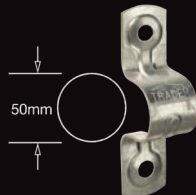

HYFS50

Full Saddle 50mm with 5.5mm Diameter Fastener Hole

HY Hyena FS Full Saddle 50 50mm

50mm	Full	Metal	15 Per Box	12 boxes x 15 items 180 Per Carton

*Clipsal 176GM

Per Item	
TRADE.....	$3.52
Ex GST