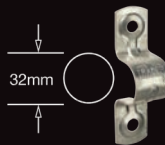

HYFS32

Full Saddle 32mm with 5.5mm Diameter Fastener Hole

HY Hyena FS Full Saddle 32 32mm

32mm	Full	Metal	35 Per Box	12 boxes x 35 items 420 Per Carton

*Clipsal 174GM

Per Item	
TRADE.....	$2.02
Ex GST