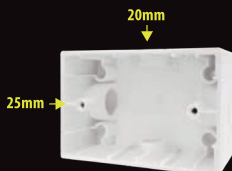

Surface Mounting Box Enclosure with 25mm and 20mm End Entries Deep

HYSMB2520D

HY Hyena MB Mounting Box 2520 25mm and 20mm End Entries D Deep

1 Gang	Plastic	Vertical/ Horizontal	25	20 boxes x 25 items
			Per Box	Per Carton
				500

Per Item	
TRADE.....	$26.94
Ex GST