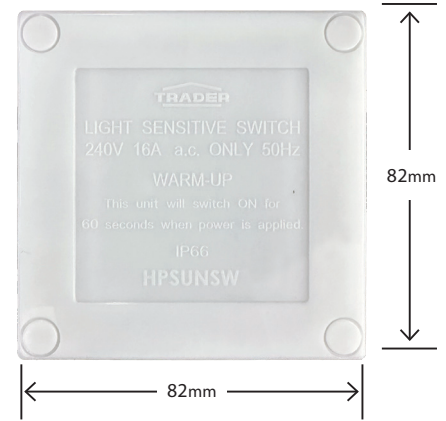

Hippo Sunset Switch

Weatherproof Range

Designed to last in the outdoors and activate at sunset.
Suitable for verandahs, car parks, sheds and more.

- Voltage: 220-240V/AC
- Power Frequency: 50/60Hz
- Rated Current: 16A
- Ambient Light: <3-500LUX (adjustable)
- Working Temperature: -20~+40°C
- Working Humidity: <93%RH
- Built-in Timer: 1, 2, 3, 4, 5, 6, 7, 8, 9 Hours
- IP Class: IP66
- Back box contains 7x25mm entries
- Internal terminal cover for greater safety
- Suits HPM style boxes[#]