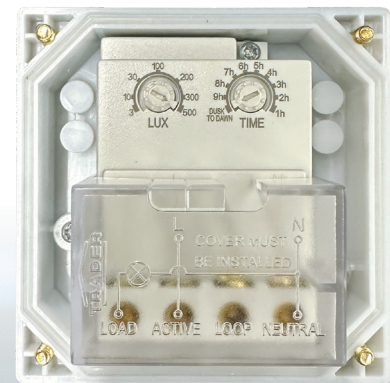

Hippo Sunset Switch

Weatherproof Range

Designed to last in the outdoors and activate at sunset.
Suitable for verandahs, car parks, sheds and more.

- Voltage: 220-240V/AC
- Power Frequency: 50/60Hz
- Rated Current: 16A
- Ambient Light: <3-500LUX (adjustable)
- Working Temperature: -20~+40°C
- Working Humidity: <93%RH
- Built-in Timer: 1, 2, 3, 4, 5, 6, 7, 8, 9 Hours
- IP Class: IP66
- Back box contains 7x25mm entries
- Internal terminal cover for greater safety
- Suits HPM style boxes[#]

Order code: **HPSUNSW**