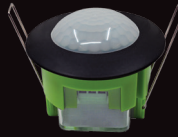

OWPIR360BK

Infrared Sensor, Indoor 360° Black

OW Arctic Owl PIR Passive Infrared Sensor 360 360° BK Black

360°	Infrared		1	50 boxes X 1 item
			Per Box	Per Carton
				50

Per Item
TRADE..... $311.17
Ex GST