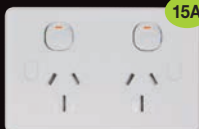

15A

PUPP152GVP

PU Puma PP Power Point 15 15A 2G 2 Gang VP Vandal Proof

2 Gang	Power Point	15A 250V	10 Per Box	10 boxes x 10 items 100 Per Carton

Per item	TRADE.....	$99.63
	Ex GST	

**Power Point Switched, 2 Gang, Double Pole
Shuttered, 15A 250V~ Vandal Proof**