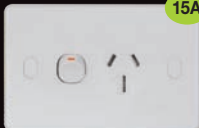

15A

PUPP151GVP

PU Puma PP Power Point 15 15A 1G 1 Gang VP Vandal Proof

1 Gang	Power Point	15A 250V	10 Per Box	10 boxes x 10 items 100 Per Carton

Per item	TRADE.....	$99.54
	Ex GST	

**Power Point Switched, 1 Gang, Double Pole
Shuttered, 15A 250V~ Vandal Proof**