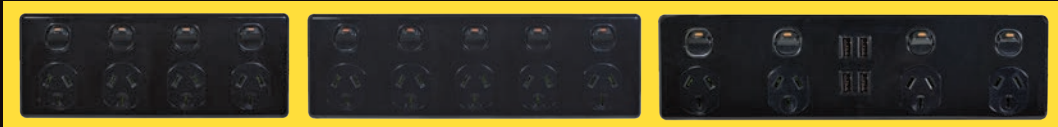

Per Item
TRADE..... \$5.30
Ex GST

Fits all Puma
Switches & Sockets

At Trader we have TWO (2) different shaped dollies that suit our switch and socket ranges.

The 'Cat's Eye' Design has a more rounded shape and suits our Senoa Simple, Snow Leopard, Clouded Leopard and Leopard Ranges. Suitable Meerkat Mechs for these ranges start with catalogue number 'MESWC'

The Standard Design suits our Puma, Cougar and Flat Cat Ranges. Suitable Meerkat Mechs for these ranges usually start with catalogue number 'MESW'

| | | Qty Per Box | Trade Ex GST |
|----------------|--|-------------|--------------|
| PUPP1GBK | Power Point Switched 1 Gang 10A 250V~ Black | 10 | \$24.84 |
| PUPP151GBK | Power Point Switched 1 Gang 15A 250V~ Black | 10 | \$43.61 |
| PUPP1GAUBK | Power Point Auto Switched 1 Gang 10A 250V~ Black | 5 | \$28.94 |
| PUPP1GLBK | Power Point Switched 1 Gang 10A 250V~ with Lighting Pin Black | 10 | \$32.82 |
| PUPPV1GBK | Power Point Switched Vertical 1 Gang 10A 250V~ Black | 5 | \$40.01 |
| PUPPSW1GBK | Power Point Switched 1 Gang 10A 250V~ With Extra Switch 10AX/16A Black | 5 | \$56.29 |
| PUPP2GBK | Power Point Switched 2 Gang 10A 250V~ Black | 10 | \$40.54 |
| PUPP152GBK | Power Point Switched 2 Gang 15A 250V~ Black | 10 | \$145.44 |
| PUPP2GAUBK | Power Point Auto Switched 2 Gang 10A 250V~ Black | 5 | \$31.17 |
| PUPPV2GBK | Power Point Switched Vertical 2 Gang 10A 250V~ Black | 5 | \$67.20 |
| PUPPSW2GBK | Power Point Switched 2 Gang 10A 250V~ With Extra Switch 10AX/16A Black | 5 | \$77.56 |
| PUPP2USB2GBK | Fully Integrated Dual USB Charger Power Point Black | 1 | \$101.16 |
| PUPP2USB2GACBK | Fully Integrated Dual USB Charger Power Point (Type A & C) Black | 1 | \$108.14 |
| PUPP4GBK | Power Point Switched 4 Gang 10A 250V ac Flush Mount with Custom Mounting Bracket Black | 1 | \$121.48 |