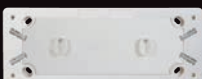

SEE PAGE 82 FOR PRODUCT CODES