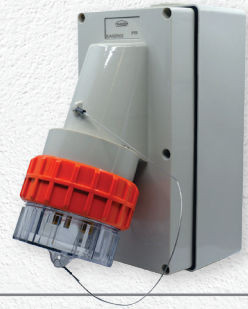

Power from above

Nowhere to run cable for your blender or kitchen appliance? Hang it instead with a suspension socket. Available in 10A & 15A..

Portable power

Using portable generators for power? Get a great connection with our Buffalo appliance inlets. Strong, safe and ultra reliable whatever the weather.

Take it Outdoors

Our Hippo Weatherproof double pole double surface switches (rated IP66) and power points (rated IP54) are made for life outdoors designed to withstand heat, rain and dust.

Fully compliant with Australian wiring rules for portable installations, both the active and neutral circuits are switched. This provides greater safety as appliances are isolated and the user is completely disconnected from the mains.

Fresh goods

Stay fresh Keep ensuite and kitchenettes odour free with our powerful but quiet Falcon exhaust fans. Duct grilles are 150mm duct compatible and suitable for ceilings between 5mm & 12mm.

For further information contact: