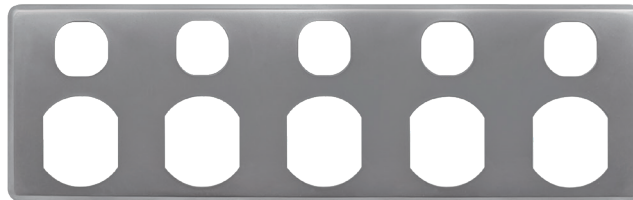

Order code: PUBIG5CA

Cleaning Guide:

Spraying cleaning products directly on to electrical switches or power points (sockets) is not recommended.

It is important to ensure that switches are turned off before cleaning.

Do not use any cleaning sprays - only wipe down with damp cloth or rub with dry cloth. Do not use an abrasive cloth as it may scratch the plastic.

Do not use harsh chemical cleaners as these can break down the plastic and cause it to crack.

Do not wash the cover plates in water over 60°C.