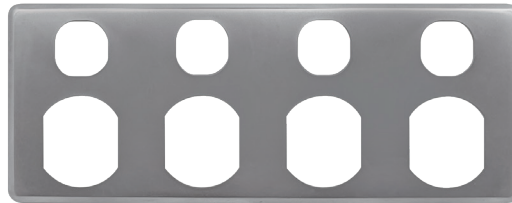

**PUBIG4CA
PUBIG5CA**

BIG4 and BIG5 Fixed Power Point Covers Aluminium Look

PUBIG4CA

- Cover are moulded and painted silver to provide the appearance of Aluminium from a distance.
- Covers have been colour matched and finished to complement other PUMA products with Brushed Aluminium covers fitted.
- Suits PUBIG4 (White) and PUBIG4BK

PUBIG5CA

- Cover are moulded and painted silver to provide the appearance of Aluminium from a distance.
- Covers have been colour matched and finished to complement other PUMA products with Brushed Aluminium covers fitted.
- Suits PUBIG5 (White) and PUBIG5BK

Do not wash the cover plates in water over 60°C.

Catalogue Number	Description
PUBIG4CA	4 Gang Fixed Power Point, Cover Aluminium
PUBIG5CA	5 Gang Fixed Power Point, Cover Aluminium

*Note: The mounting blocks PUBIG4MB and PUBIG5MB are not available in this finish.

PUBIG4MB and PUBIG5MB Mounting Blocks are used in conjunction with PUBIG4 & PUBIG5 (Separate Data Sheet available with measurements details)

- 25mm high mounting block to suit PUBIG4 and PUBIG5
- Made from UV stabilised polycarbonate to avoid discolouring to yellow
- BIG4 Mounting blocks include backing plates for situations where fully enclosed insulation is required.
- BIG5 Mounting blocks include backing plates for situations where fully enclosed insulation is required.