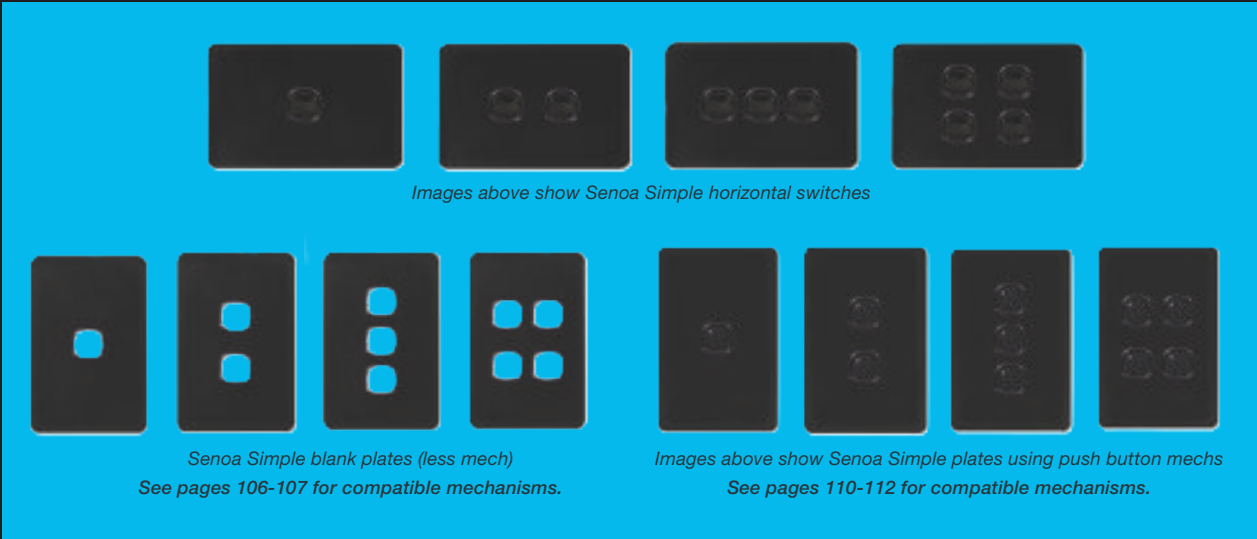

Images above show Senoa Simple horizontal switches

Senoa Simple blank plates (less mech)
See pages 106-107 for compatible mechanisms.

Images above show Senoa Simple plates using push button mechs
See pages 110-112 for compatible mechanisms.

Replacement Covers: Order # for replacment covers is "product code" with "CO" added to end of code, ie: SENPP2G Replacement Cover = SENPP2GCO
Replacement Covers stocked on select items only. Please check availability before ordering.

BLACK

Senoa Simple. Traditional style sockets and switches designed to blend with Senoa premium touch smart switch products

		Qty Per Box	Trade Ex GST
SENPP2GBK	Power Point Glass Front Switched 2 Gang 10A 250V Black	5	\$45.27
SENPPSW2GBK	Power Point Glass Front Switched 2 Gang 10A 250V With Removable Extra Switch 16AX 20A Black	5	\$84.66
SENPP2USBAUBK	Power Point Glass Front Auto Switched 2 Gang 10A 250V USB Charger Dual Type A & C 5V 3.4A Black	1	\$144.34
SENSWV1GBK	Switch Glass Front Vertical 1 Gang 16AX/20A 250V Black	5	\$27.23
SENSWV2GBK	Switch Glass Front Vertical 2 Gang 16AX/20A 250V Black	5	\$35.43
SENSWV3GBK	Switch Glass Front Vertical 3 Gang 16AX/20A 250V Black	5	\$43.63
SENSWV4GBK	Switch Glass Front Vertical 4 Gang 16AX/20A 250V Black	5	\$54.56
SENSW1GBK	Switch Glass Front Horizontal 1 Gang 16AX/20A 250V Black	5	\$27.23
SENSW2GBK	Switch Glass Front Horizontal 2 Gang 16AX/20A 250V Black	5	\$35.43
SENSW3GBK	Switch Glass Front Horizontal 3 Gang 16AX/20A 250V Black	5	\$43.63
SENSW4GBK	Switch Glass Front Horizontal 4 Gang 16AX/20A 250V Black	5	\$54.56
SENSWPV1GBK	Switch Plate Glass Front Vertical 1 Gang Less Mech Black	10	\$16.72
SENSWPV2GBK	Switch Plate Glass Front Vertical 2 Gang Less Mech Black	10	\$19.57
SENSWPV3GBK	Switch Plate Glass Front Vertical 3 Gang Less Mech Black	10	\$20.76
SENSWPV4GBK	Switch Plate Glass Front Vertical 4 Gang Less Mech Black	10	\$22.40