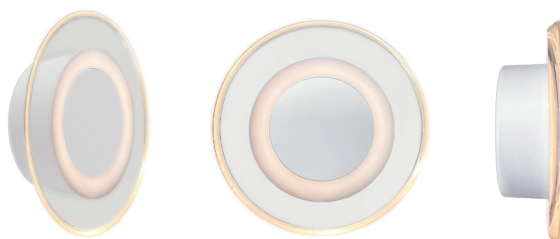

Nightlight

USB Rechargeable

Order code: **SCNL**

The **Scorpion Nightlight** has arrived.

The Scorpion Nightlight can be set to be ON or light up automatically when someone passes or moves within 5m in darkness.

Easily mounted on a wall with the adhesive magnet, the Nightlight is also easily recharged with the supplied USB cable.

Specifications:

- Size: $\Phi 96 \times 62 \text{mm}$
- Magnetic surface mount
- Auto Sensing Option: 5m, 120°
- Color Temperature: 2700k
- Rated Power: 0.2W
- Charging Voltage: 5V DC
- Operating Temp: -10 to $+40\text{C}$
- Charge: USB Type-C
- Comes with charge cable, USB-A to USB-C.