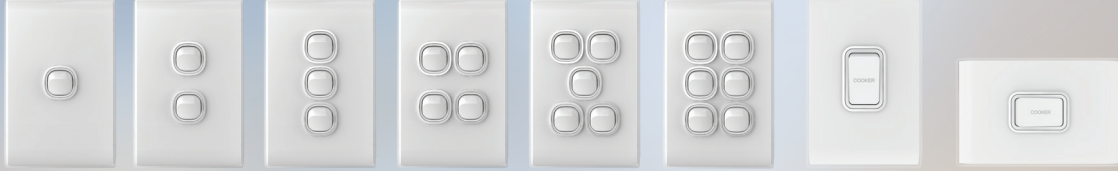

SNSWV1GWW

SNSWV2GWW

SNSWV3GWW

SNSWV4GWW

SNSWV5GWW

SNSWV6GWW

SNSWDPOV45WW

SNSWDPOV45WWH