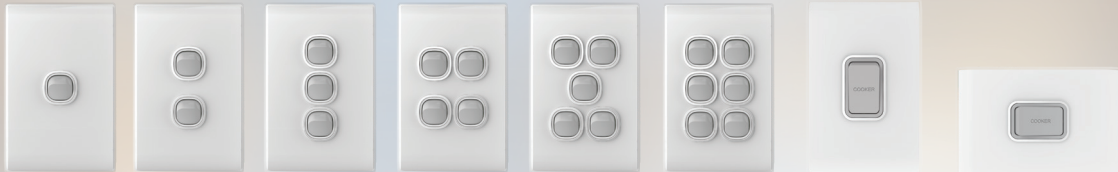

SNSWV1GWS

SNSWV2GWS

SNSWV3GWS

SNSWV4GWS

SNSWV5GWS

SNSWV6GWS

SNSWDPOV45WS

SNSWDPOV45WSH