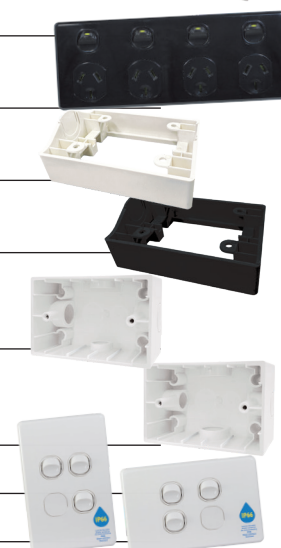

APRIL 2024

LEBIG4BK	Trader Leopard Power Point Switched 4 Gang 10A 250V Double Pole Fits Standard 84mm Mounting Centres Black
HYMFCORHGY	Mounting Flange Horizontal for Corrugated Surface 14mm Depth with 76mm Corrugation Wavelength
HYMFCORHBK	Mounting Flange Horizontal for Corrugated Surface 14mm Depth with 76mm Corrugation Wavelength, Black
HYSMB2025D	Surface Mounting Box Enclosure Deep with 20mm Entry on Short Side and 25mm Entry on Long Side 50mm Deep 46mm Internal Depth White Perfect for Trader USB Range and Powermesh
HYSMB2520D	Hyena Surface Mounting Box Enclosure Deep with 25mm Entry on Short Side and 20mm Entry on Long Side 50mm Deep 46mm Internal Depth White Perfect for Trader USB Range and Powermesh
PUSWV3G66	Trader Puma Switch Vertical 3 Gang 10AX 250V IP66 White
PUSW3G66	Trader Puma Switch Horizontal 3 Gang 10AX 250V IP66 White