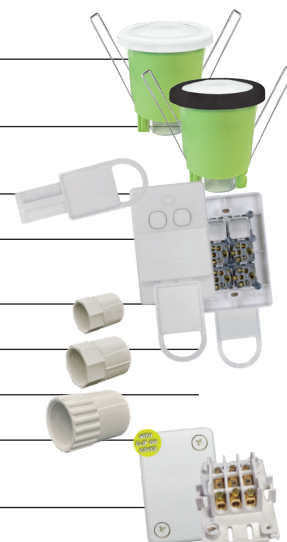

MAY 2024

SCDL2SSV	Downlight Shell Silver - Only compatible with SCDL2
SCDL2SBK	Downlight Shell Black - Only compatible with SCDL2
BUC510RC30N Made to order with a 2-week lead time	Combination Switched Socket IP66 10A 500V ac 5 Pin With RCD 30mA Protection On BUBB4G with Neon Indicator - Made to order
BUC520RC30N Made to order with a 2-week lead time	Combination Switched Socket IP66 20A 500V ac 5 Pin With RCD 30mA Protection On BUBB4G with Neon Indicator - Made to order
BUC532RC30N Made to order with a 2-week lead time	Combination Switched Socket IP66 32A 500V ac 5 Pin With RCD 30mA Protection On BUBB4G with Neon Indicator - Made to order
BUC550RC30N Made to order with a 2-week lead time	Combination Switched Socket IP66 50A 500V ac 5 Pin With RCD 30mA Protection On BUBB4G with Neon Indicator - Made to order
BUC310RC30N Made to order with a 2-week lead time	Combination Switched Socket IP66 10A 250V ac 3 Flat Pin with RCD 30mA Protection On BUBB4G with Neon Indicator - Made to order
BUC315RC30N Made to order with a 2-week lead time	Combination Switched Socket IP66 15A 250V ac 3 Flat Pin with RCD 30mA Protection On BUBB4G with Neon Indicator - Made to order
BUC320RC30N Made to order with a 2-week lead time	Combination Switched Socket IP66 20A 250V ac 3 Pin with RCD 30mA Protection On BUBB4G with Neon Indicator - Made to order
BUC320FRC30N Made to order with a 2-week lead time	Combination Switched Socket IP66 20A 250V ac 3 Flat Pin with RCD 30mA Protection On BUBB4G with Neon Indicator - Made to order
BUC332RC30N Made to order with a 2-week lead time	Combination Switched Socket IP66 32A 250V ac 3 Pin with RCD 30mA Protection On BUBB4G with Neon Indicator - Made to order
BUC540RC30N Made to order with a 2-week lead time	Combination Switched Socket IP66 40A 250V ac 5 Pin with RCD 30mA Protection On BUBB4G with Neon Indicator - Made to order