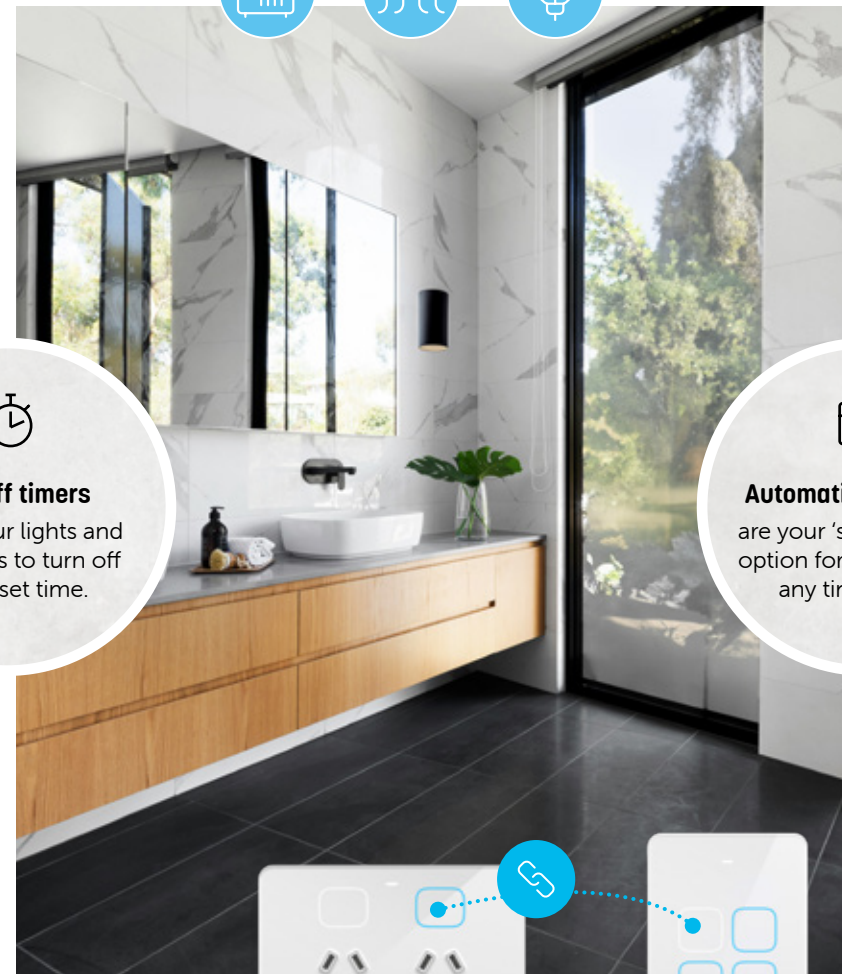

The switch that turns itself off.

Save energy and extend appliance life with having your switch turn itself off. Safer and more hygienic, perfect for rooms you don't spend a lot of time in.

Turn on the kitchen lights

Hands free control with your voice.

Control without lifting a finger—turn devices on or off, adjust light brightness, set fan speeds, and more, simply by speaking.

HEATERS

EXHAUST FANS

LIGHTS

Auto off timers

allows your lights and appliances to turn off after a set time.

Automatic schedules

are your 'set and forget' option for convenience any time or day.

Link switches without extra wires.

Link a switch to another switch without additional wiring. Use the spare switch to control lights, power points and fans or a switch in another room. Conveniently change links whenever you want.

Good Morning.

Trigger an automation at the switch or with your voice.

Wake up with bedroom lights turning on, heated towels in the bathroom and blinds opening — the perfect start to your day.

Smooth dimming with multi touch control.