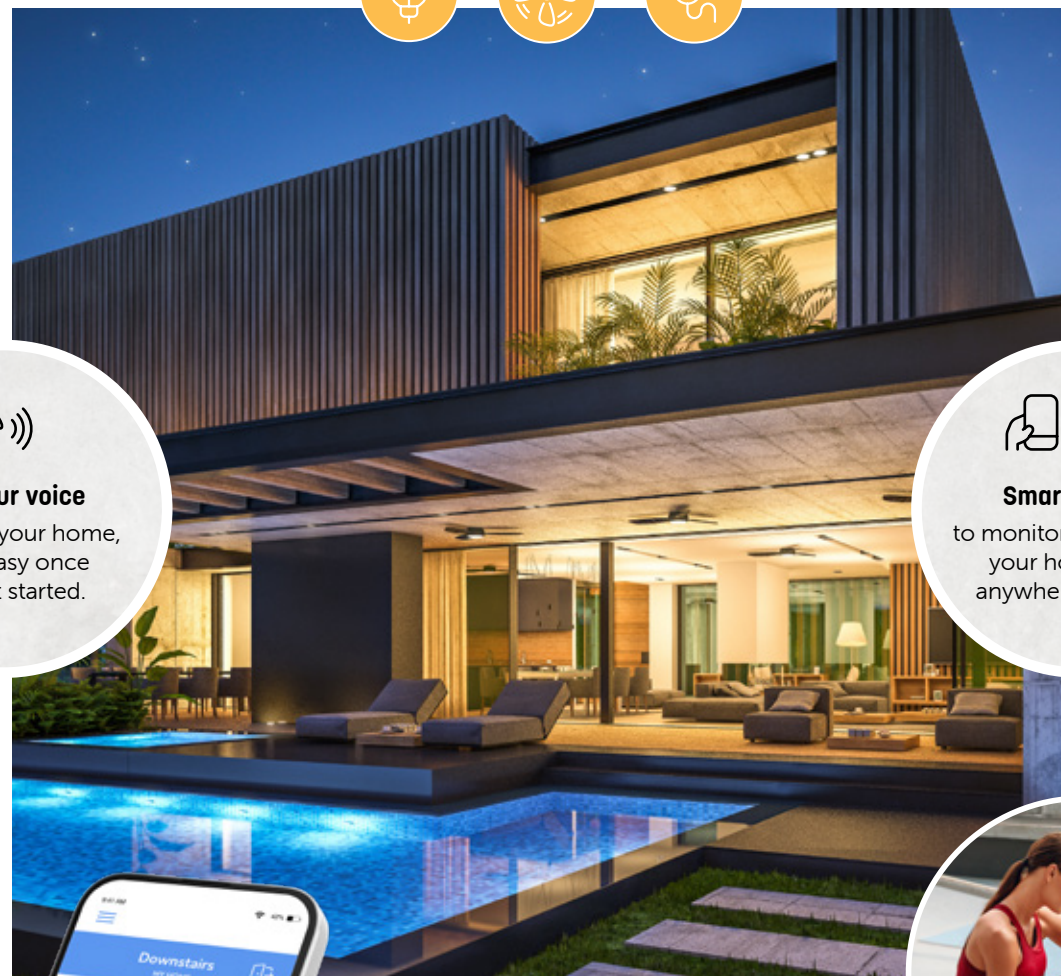

Set it once, so it happens automatically every day. Set the brightness, the fan speed or choose an action and a time to add comfort, convenience and security to everything in the home.

Good Evening.

One button to control it all.

It's so easy to switch off with a single press. Turn off lights, close the garage door, turn off appliances, set the fan to slow and rest easy without a second thought.

(Automations work on your favourite smart home platform)

Use your voice
to control your home, it's so easy once you get started.

Smart control
to monitor and manage your home, from anywhere, anytime.

Plug in any appliance to make them smarter.

Easily manage power and appliances with schedules, auto-off timers, power locks, and control over individual sockets for safer energy use.