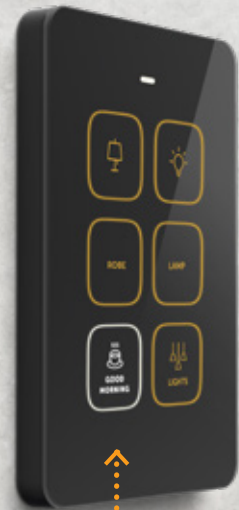

Matter Connect

Smoke Alarms

Be the first to know if smoke is detected with the connected alarm for smarter monitoring.

Make life easier by making your home smarter.

Our smarter switches require no extra wiring, it's never been easier. Personalise the features to suit you. Save time and money while enhancing safety and security, all controllable from anywhere, at any time.

The switch that turns itself off.

Save energy and extend appliance life with having your switch turn itself off. Safer and more hygienic, perfect for rooms you don't spend a lot of time in.

Turn on the kitchen lights

Hands free control with your voice.

Control without lifting a finger—turn devices on or off, adjust light brightness, set fan speeds, and more, simply by speaking.

HEATERS

EXHAUST FANS

LIGHTS

Auto off timers

allows your lights and appliances to turn off after a set time.

Automatic schedules

are your 'set and forget' option for convenience any time or day.

Link switches without extra wires.

Link a switch to another switch without additional wiring. Use the spare switch to control lights, power points and fans or a switch in another room. Conveniently change links whenever you want.