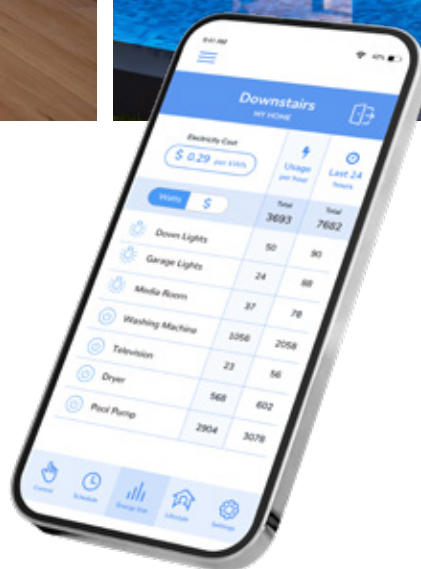

Use your voice
to control your home, it's so easy once you get started.

Smart control
to monitor and manage your home, from anywhere, anytime.

Plug in any appliance to make them smarter.

Easily manage power and appliances with schedules, auto-off timers, power locks, and control over individual sockets for safer energy use.

How much power is it using?

Understanding energy use is the first step in reducing your electricity bills. Monitor your energy use live in dollars and cents with the Zimi app.

**No keys.
No remotes.
No worries.**